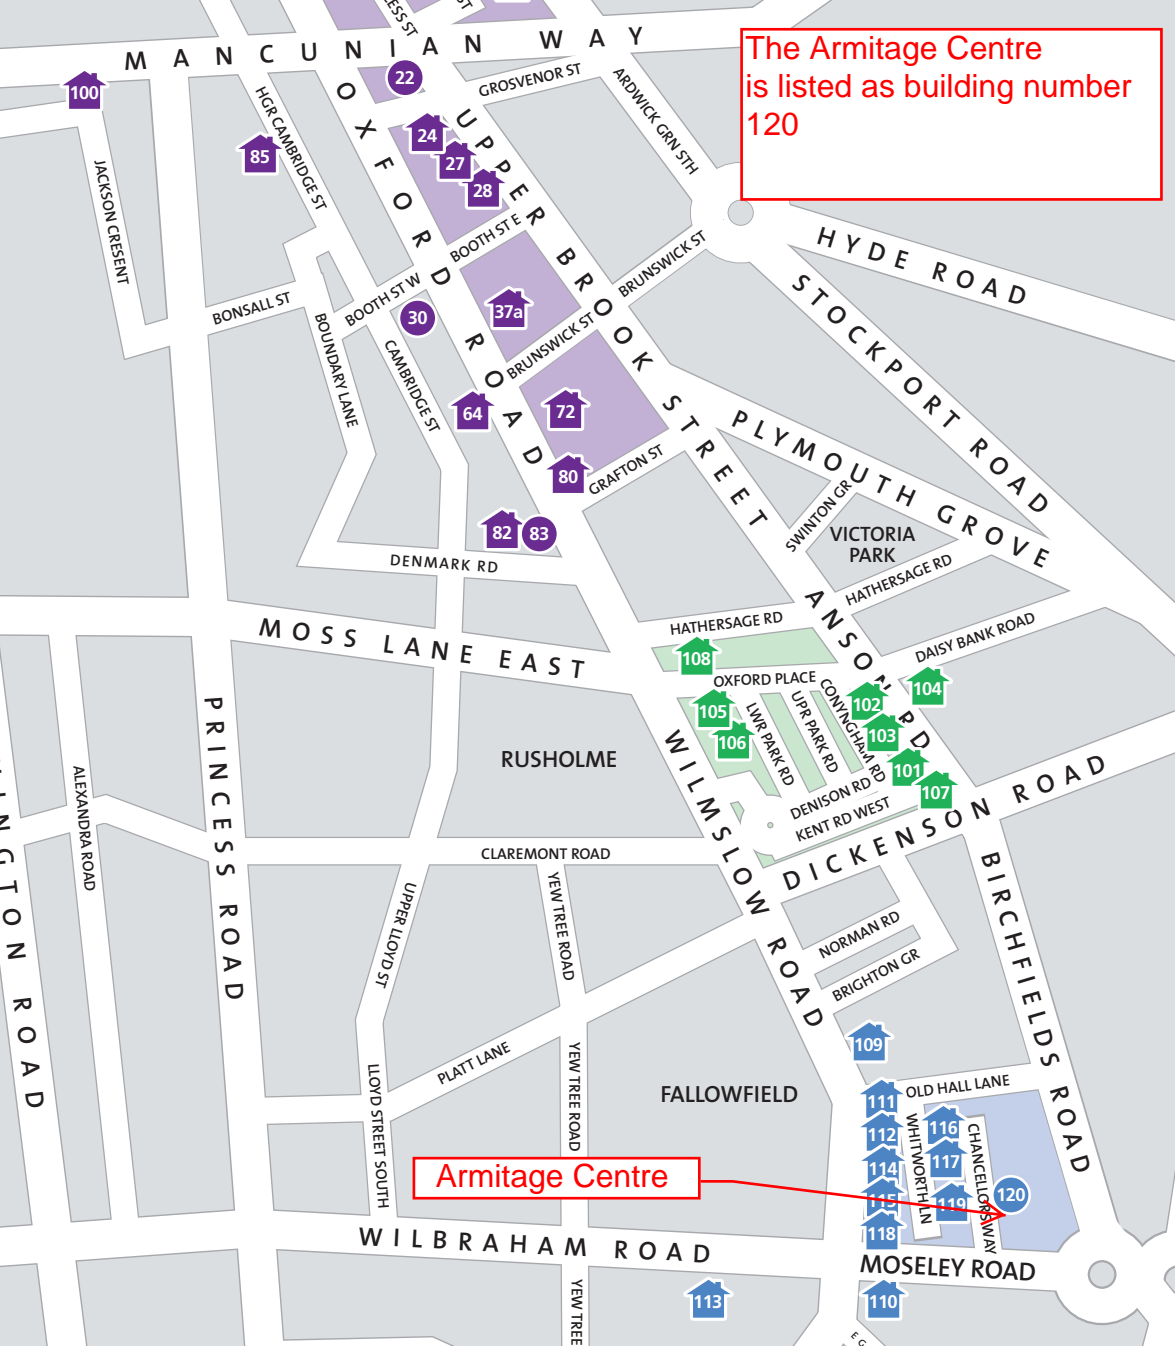

The Armitage Centre is listed as building number 120

Armitage Centre